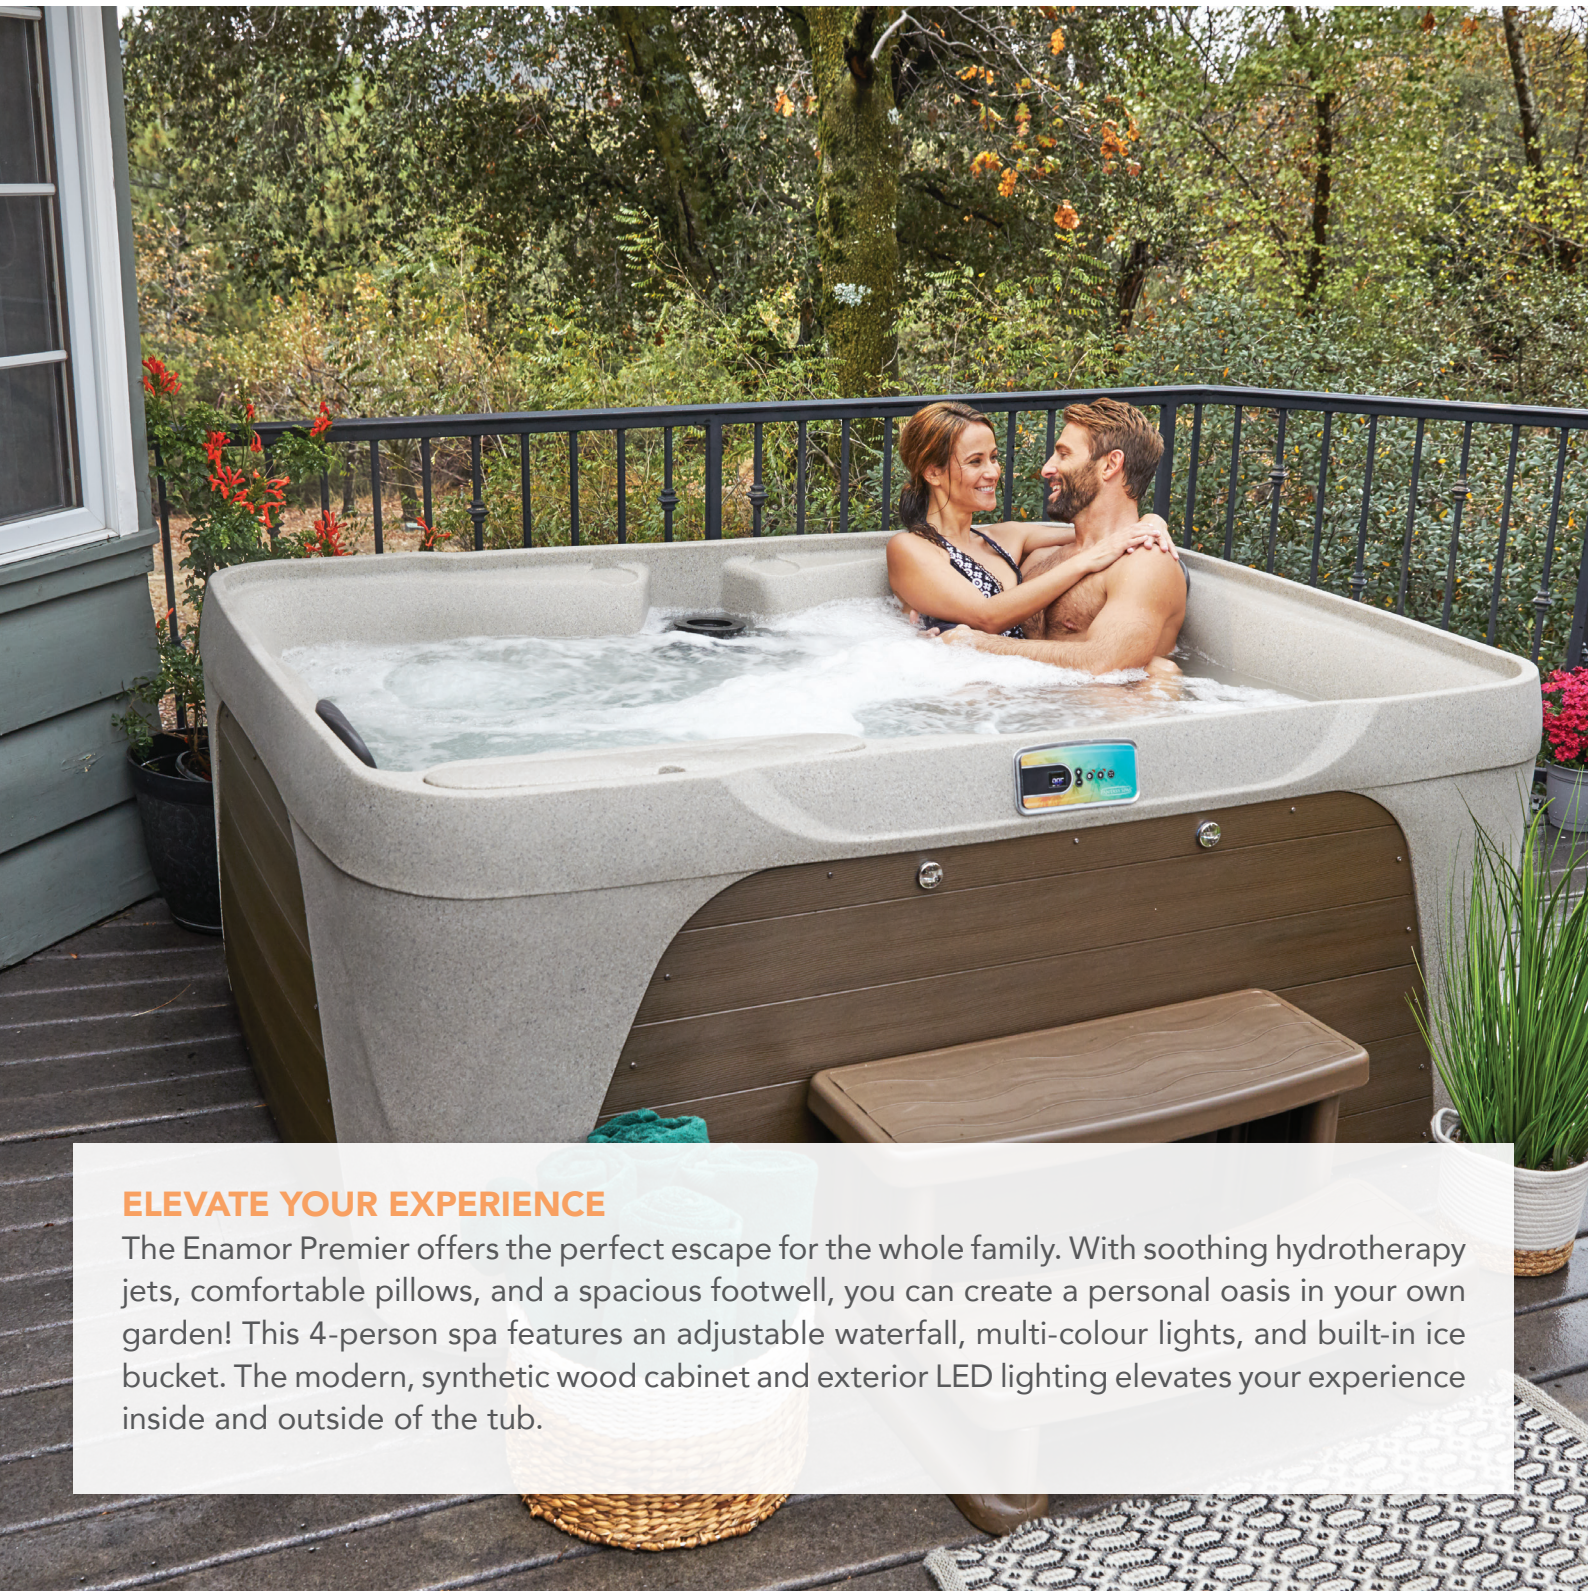

FANTASY SPAS®

ENAMOR™

PREMIER

FANTASY SPAS®

ELEVATE YOUR EXPERIENCE

The Enamor Premier offers the perfect escape for the whole family. With soothing hydrotherapy jets, comfortable pillows, and a spacious footwell, you can create a personal oasis in your own garden! This 4-person spa features an adjustable waterfall, multi-colour lights, and built-in ice bucket. The modern, synthetic wood cabinet and exterior LED lighting elevates your experience inside and outside of the tub.

FANTASY SPAS®

ENAMOR™

PREMIER

FANTASY SPAS®

Enamor Premier shown in Sand

Enamor Premier shown in Sand/Brown with built-in ice bucket

Seating Capacity	4 Adults
Dimensions	206 x 160 x 84 cm
Water Capacity	925 litres
Dry Weight	180 kg
Jet Count	19 jets
Water Feature	Waterfall
Ozone System	Can be installed at time of purchase
Heater	2KW (230v)
Pump	2.0 BPH two-speed
Filter Size	4.5 m ²
Lighting	1 Underwater multi-colour LED Light 2 Exterior multi-colour LED lights
Electrical Configuration	230v/13 amp, 50Hz
Shell & Cabinet	Rotationally molded
Vinyl Cover Colour Options	Chestnut, Slate
Accessories (Optional)	Cover Lifter; Straight Step; Snap Step; The Cool Step™; Wi-Fi Kit
Warranty	5-Year Structure; 5-Year Shell/Surface; 2-Year Component; 2-Year No Leak Plumbing

COLOUR OPTIONS

-  Arctic White shell with Brown cabinet
-  Arctic White shell with Charcoal cabinet
-  Sand shell with Brown cabinet
-  Sand shell with Charcoal cabinet
-  Taupe shell with Brown cabinet
-  Taupe shell with Charcoal cabinet